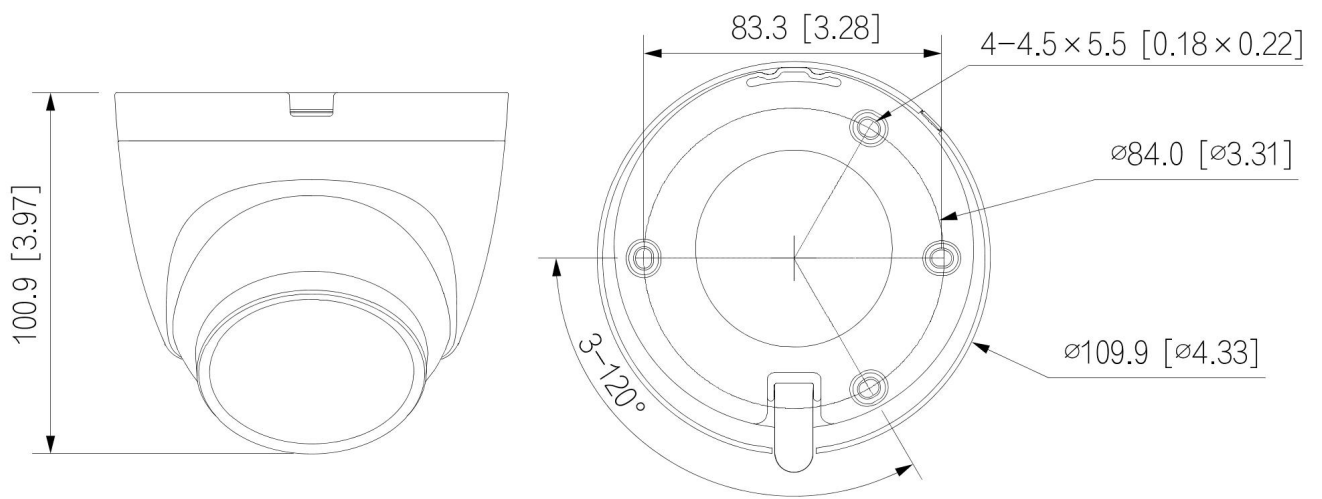

Stream Capability	2 streams
Resolution	6M (3288 × 1850/3200 × 1800); 5M (2880 × 1620); 4M (2688 × 1520); 3M (2048 × 1536/2304 × 1296); 1080p (1920 × 1080); 1.3M (1280 × 960); 720p (1280 × 720); D1 (704 × 576/704 × 480); VGA (640 × 480); CIF (352 × 288/352 × 240)
Bit Rate Control	VBR;CBR
Video Bit Rate	H.264: 32 kbps–8192 kbps; H.265: 12 kbps–8192 kbps
Day/Night	Auto(ICR) / Colour / B/W
BLC	Yes
HLC	Yes
WDR	120 dB
White Balance	Auto / natural / street lamp / outdoor / manual / regional custom
Gain Control	Auto / Manual
Noise Reduction	3D NR
Motion Detection	OFF/ON (4 areas, rectangular)
Region of Interest(RoI)	Yes (4 areas)
Smart Illumination	Yes
Smart Dual Light	Yes
Image Rotation	0°/ 90°/ 180°/ 270° (Support 90° / 270° with 2688×1520 resolution and lower.)
Mirror	Yes
Privacy Masking	4 areas
Audio	
Built-in MIC	Yes, built-in Mic
Audio Compression	G.711a; G.711Mu; PCM; G.726
Alarm	
Alarm Event	No SD card; SD card full; SD card error; network disconnection; IP conflict; illegal access; motion detection; video tampering; tripwire; intrusion; audio detection; voltage detection; SMD; security exception

Structure

Casing Material	Metal
Product Dimensions	100.9 mm × Φ109.9 mm (3.90" × Φ4.33")
Net Weight	0.38Kg (0.84lb)
Gross Weight	0.52Kg (1.15lb)

Dimensions (mm[inch])

mm [inch]

All specifications are subject to change without notice. Copyright © Luxrite Ltd. All rights reserved