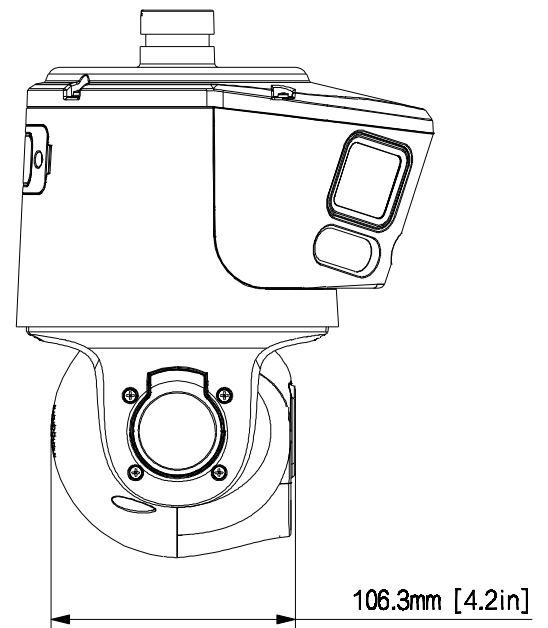

## Structure

**Product Dimensions** 140.3 mm × 181.7 mm × 238.8 mm (5.52" × 7.15" × 9.40") (L × W × H)

**Net Weight** 2.17 kg (4.78 lb)

**Gross Weight** 3.1 kg (6.83 lb)

### Dimensions (mm[inch])

All specifications are subject to change without notice. Copyright © Luxrite Ltd. All rights reserved