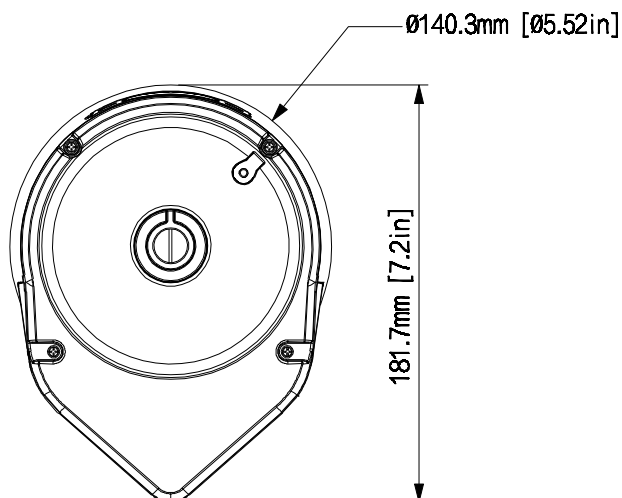

## Structure

**Product Dimensions** 140.3 mm × 181.7 mm × 238.8 mm (5.52" × 7.15" × 9.40") (L × W × H)

**Net Weight** 2.17 kg (4.78 lb)

**Gross Weight** 3.1 kg (6.83 lb)

### Dimensions (mm[inch])

All specifications are subject to change without notice. Copyright © Luxrite Ltd. All rights reserved