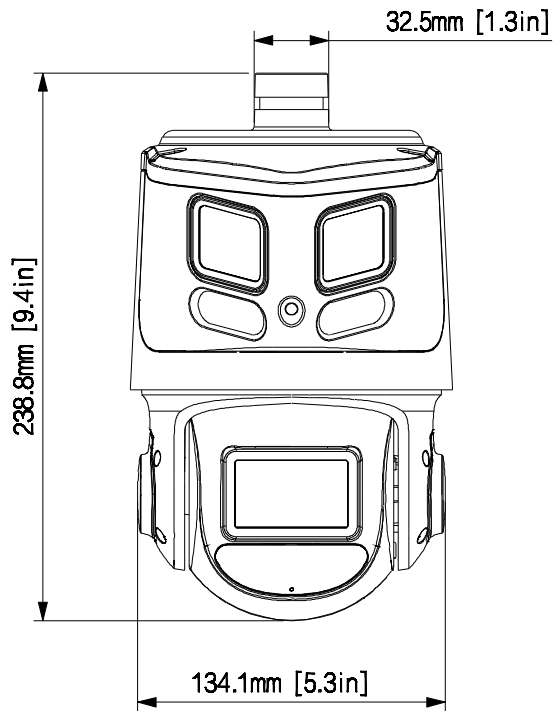

### Resolution

**Panoramic:** 5376 × 1520;  
**Detail:** 2560 × 1440; 3M (2304 × 1296); 1080p (1920 × 1080);  
1280 × 960 (1.3M); 720p (1280 × 720); D1 (704 × 576/704 × 480);  
CIF (352 × 288/352 × 240)

## Structure

**Product Dimensions** 140.3 mm × 181.7 mm × 238.8 mm (5.52" × 7.15" × 9.40") (L × W × H)

**Net Weight** 2.17 kg (4.78 lb)

**Gross Weight** 3.1 kg (6.83 lb)

### Dimensions (mm[inch])

All specifications are subject to change without notice. Copyright © Luxrite Ltd. All rights reserved