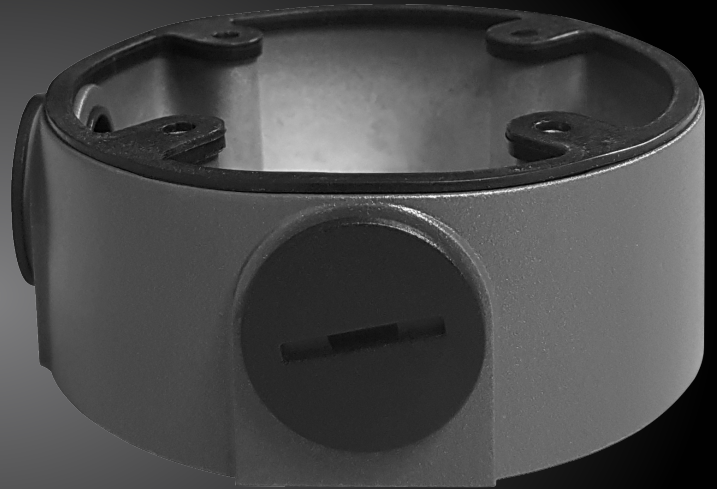

# IRDOMEBASE-S-G

Junction Box

## SPECIFICATIONS

<b>Model Number</b>	IRDOMEBASE-S-G
<b>Material</b>	Aluminum
<b>Dimensions</b>	Φ96.7mmx37.2mm (Φ3.81"x1.46")
<b>Colour</b>	Grey
<b>Net Weight</b>	0.17kg(0.37lb)
<b>Load Bearing</b>	3.0kg(6.61lb)
<b>Inch Thread</b>	G3/4"
<b>Operating Temperature</b>	-40°C~+60°C (-40°F~+140°F)
<b>Operating Humidity</b>	<90% (RH)